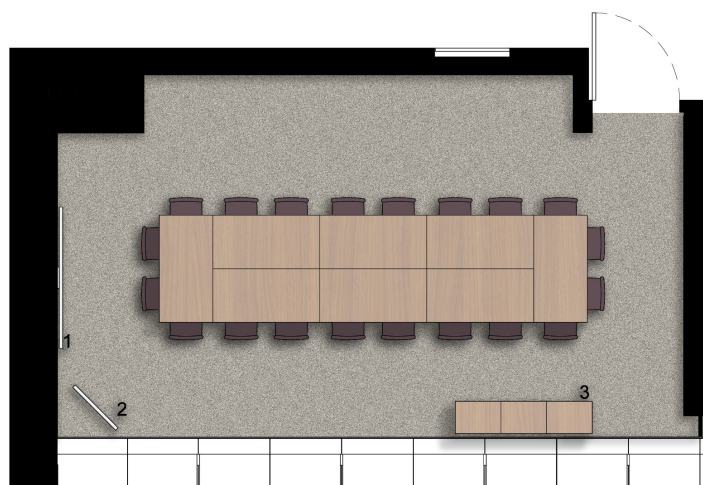

PETER FARRELL ROOM

0 2m

1. FIXED TV
2. FREE STANDING WHITEBOARD
3. FREE STANDING CREDENZA

INTERNAL AREA : 43m²
SEATING CAPACITY : 20