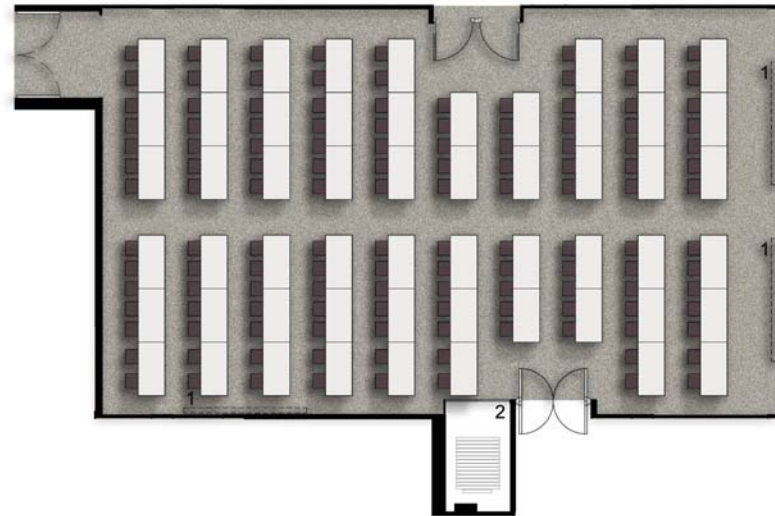

GALLERY 1 & 2

01 - DINING OPTION 01
SEATING CAPACITY: 140

02 - DINING OPTION 02
SEATING CAPACITY: 144

03 - THEATRE OPTION
SEATING CAPACITY: 200

04 - CLASSROOM OPTION
SEATING CAPACITY: 132

- 1. RETRACTABLE PROJECTOR SCREEN
- 2. SOLID STACKABLE WALL PANELS (STACKED POSITION)

INTERNAL AREA : 218m²