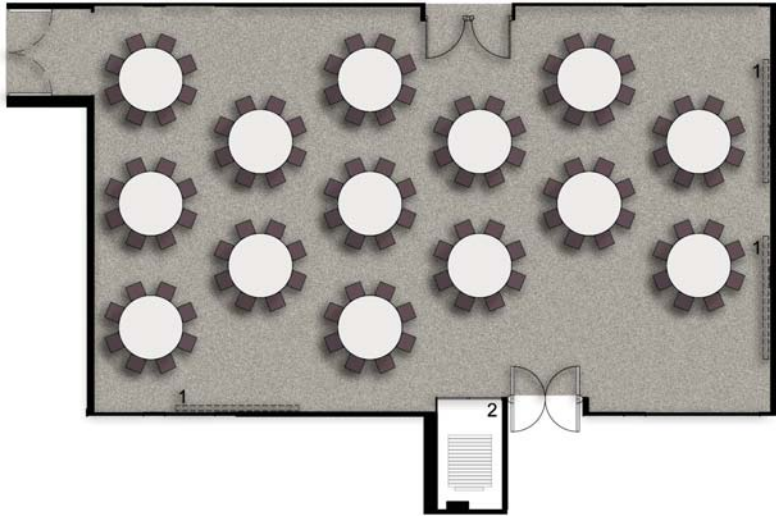

GALLERY 1 & 2

01 - DINING OPTION 01
SEATING CAPACITY: 140

02 - DINING OPTION 02
SEATING CAPACITY: 144

03 - THEATRE OPTION
SEATING CAPACITY: 200

04 - CLASSROOM OPTION
SEATING CAPACITY: 132

- 1. RETRACTABLE PROJECTOR SCREEN
- 2. SOLID STACKABLE WALL PANELS (STACKED POSITION)

INTERNAL AREA : 218m²