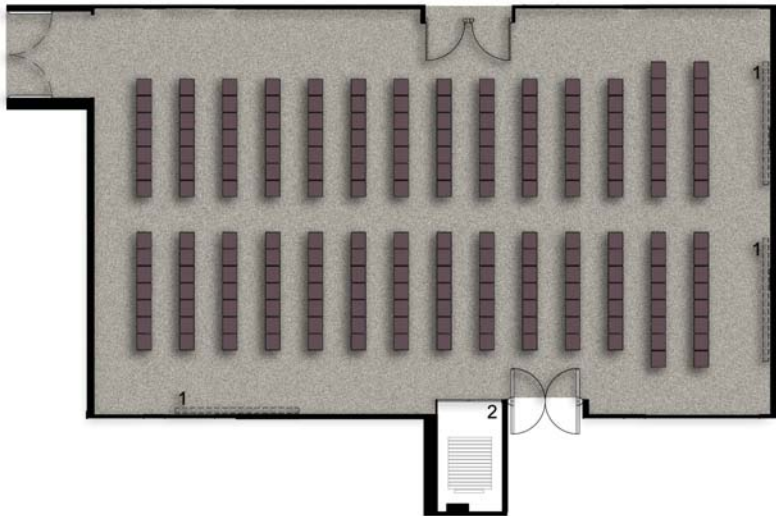

GALLERY 1 & 2

01 - DINING OPTION 01
SEATING CAPACITY: 140

02 - DINING OPTION 02
SEATING CAPACITY: 144

03 - THEATRE OPTION
SEATING CAPACITY: 200

04 - CLASSROOM OPTION
SEATING CAPACITY: 132

- 1. RETRACTABLE PROJECTOR SCREEN
- 2. SOLID STACKABLE WALL PANELS (STACKED POSITION)

INTERNAL AREA : 218m²