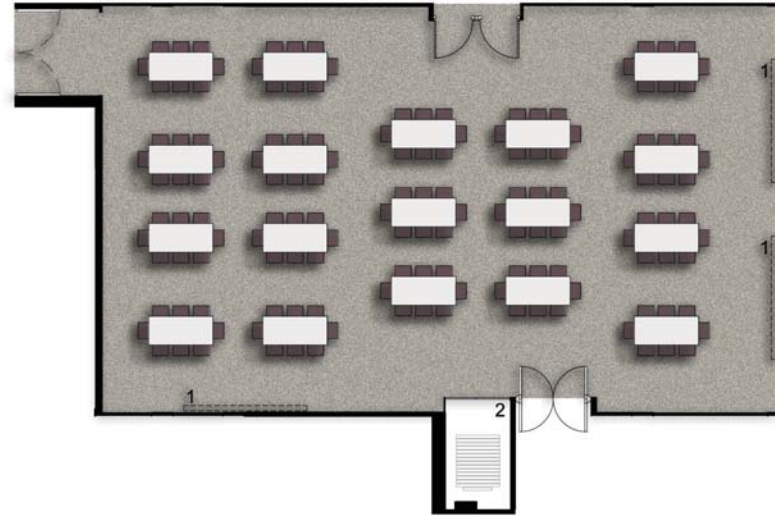

GALLERY 1 & 2

01 - DINING OPTION 01
SEATING CAPACITY: 140

02 - DINING OPTION 02
SEATING CAPACITY: 144

03 - THEATRE OPTION
SEATING CAPACITY: 200

04 - CLASSROOM OPTION
SEATING CAPACITY: 132

- 1. RETRACTABLE PROJECTOR SCREEN
- 2. SOLID STACKABLE WALL PANELS (STACKED POSITION)

INTERNAL AREA : 218m²