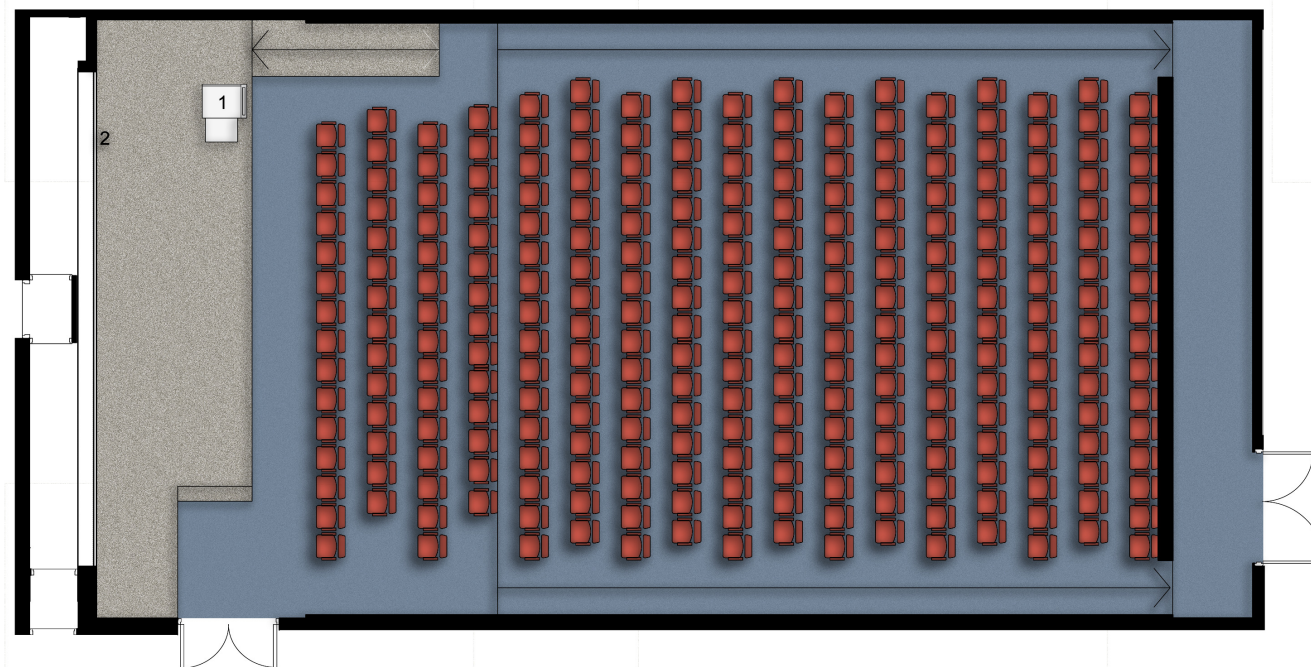

RICHIE THEATRE

0 2.5m

- 1. FIXED LECTURN
- 2. RETRACTABLE PROJECTOR SCREEN

INTERNAL AREA :242m²
MAX SEATING CAPACITY :266