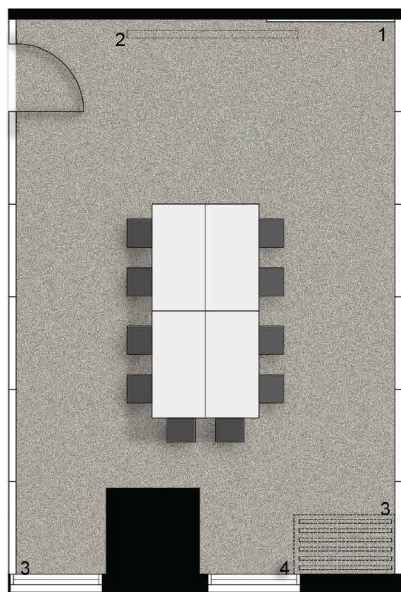

LEVEL 6 S4A

0 2m

01 - CLUSTERED OPTION
SEATING CAPACITY: 16

02 - THEATRE OPTION
SEATING CAPACITY: 32

03 - CLASSROOM OPTION
SEATING CAPACITY: 16

04 - BOARDROOM OPTION
SEATING CAPACITY: 10

05 - U-SHAPE OPTION
SEATING CAPACITY: 12

1. FIXED WHITE BOARD
2. PORTABLE PROJECTOR SCREEN
3. SOLID MOVABLE WALL PANELS
4. LOCATION OF STACKED MOVABLE WALL PANELS

INTERNAL AREA : 41m²