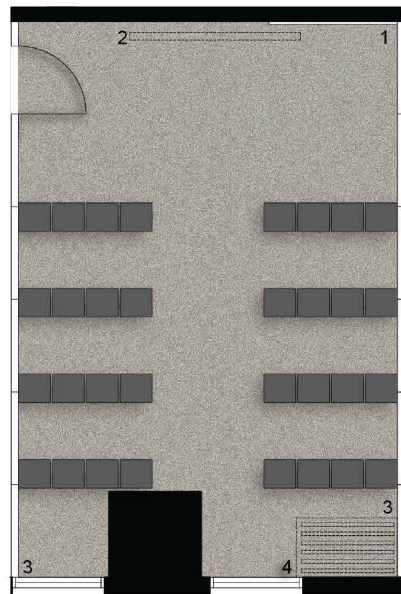

LEVEL 6 S4A

0 2m

01 - CLUSTERED OPTION
SEATING CAPACITY: 16

02 - THEATRE OPTION
SEATING CAPACITY: 32

03 - CLASSROOM OPTION
SEATING CAPACITY: 16

04 - BOARDROOM OPTION
SEATING CAPACITY: 10

05 - U-SHAPE OPTION
SEATING CAPACITY: 12

1. FIXED WHITE BOARD
2. PORTABLE PROJECTOR SCREEN
3. SOLID MOVABLE WALL PANELS
4. LOCATION OF STACKED MOVABLE WALL PANELS

INTERNAL AREA : 41m²