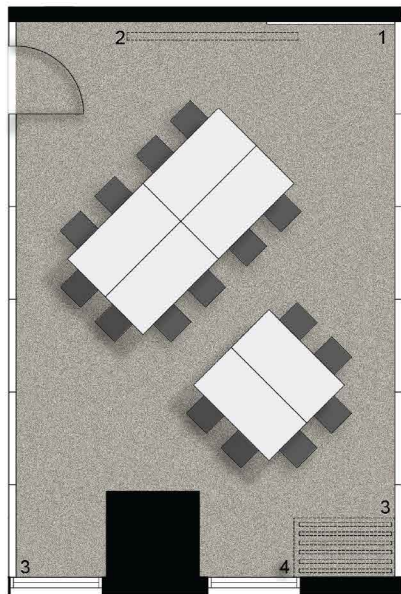

LEVEL 6 S4A

0 2m

01 - CLUSTERED OPTION
SEATING CAPACITY: 16

02 - THEATRE OPTION
SEATING CAPACITY: 32

03 - CLASSROOM OPTION
SEATING CAPACITY: 16

04 - BOARDROOM OPTION
SEATING CAPACITY: 10

05 - U-SHAPE OPTION
SEATING CAPACITY: 12

1. FIXED WHITE BOARD
2. PORTABLE PROJECTOR SCREEN
3. SOLID MOVABLE WALL PANELS
4. LOCATION OF STACKED MOVABLE WALL PANELS

INTERNAL AREA : 41m²