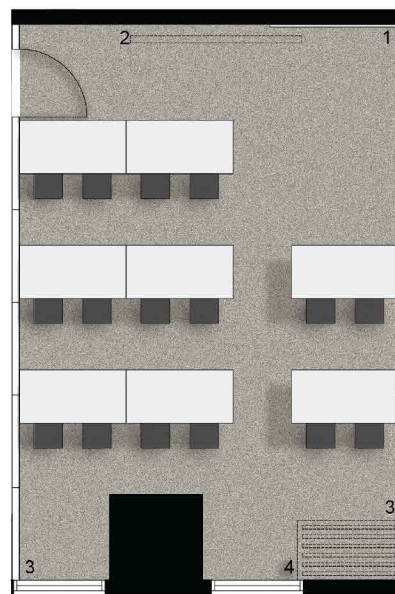

LEVEL 6 S4A

0 2m

01 - CLUSTERED OPTION
SEATING CAPACITY: 16

02 - THEATRE OPTION
SEATING CAPACITY: 32

03 - CLASSROOM OPTION
SEATING CAPACITY: 16

04 - BOARDROOM OPTION
SEATING CAPACITY: 10

05 - U-SHAPE OPTION
SEATING CAPACITY: 12

1. FIXED WHITE BOARD
2. PORTABLE PROJECTOR SCREEN
3. SOLID MOVABLE WALL PANELS
4. LOCATION OF STACKED MOVABLE WALL PANELS

INTERNAL AREA : 41m²