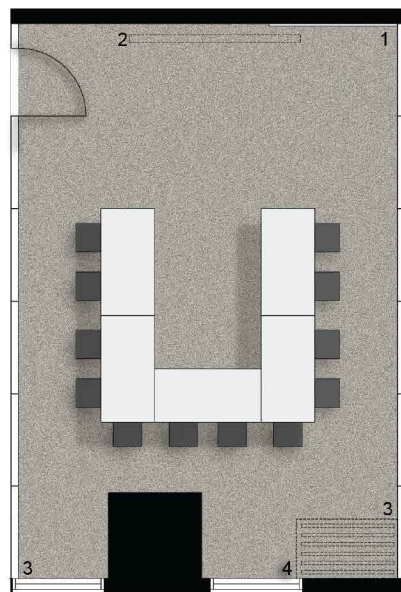

LEVEL 6 S4A

0 2m

01 - CLUSTERED OPTION
SEATING CAPACITY: 16

02 - THEATRE OPTION
SEATING CAPACITY: 32

03 - CLASSROOM OPTION
SEATING CAPACITY: 16

04 - BOARDROOM OPTION
SEATING CAPACITY: 10

05 - U-SHAPE OPTION
SEATING CAPACITY: 12

1. FIXED WHITE BOARD
2. PORTABLE PROJECTOR SCREEN
3. SOLID MOVABLE WALL PANELS
4. LOCATION OF STACKED MOVABLE WALL PANELS

INTERNAL AREA : 41m²