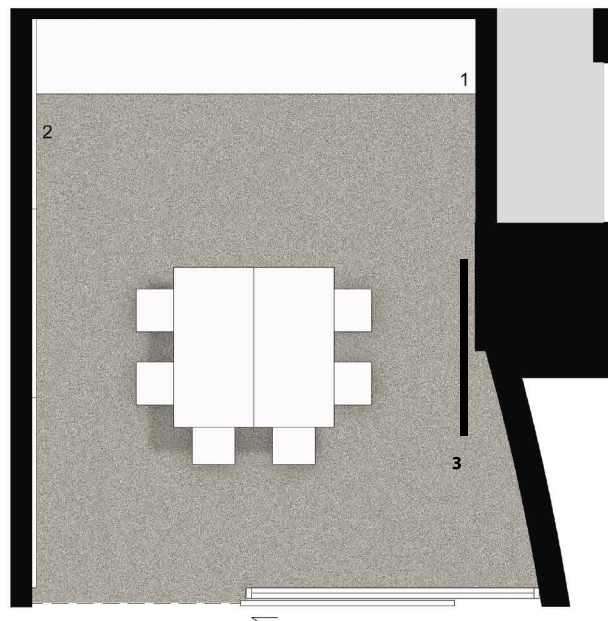

LEVEL 6 M1, M2, M3 & M4

0 1,25m

**M1**  
INTERNAL AREA: 19m<sup>2</sup>  
SEATING CAPACITY: 6

**M2**  
INTERNAL AREA: 23m<sup>2</sup>  
SEATING CAPACITY: 6

**M4**  
INTERNAL AREA: 13m<sup>2</sup>  
SEATING CAPACITY: 6

**M3**  
INTERNAL AREA: 17m<sup>2</sup>  
SEATING CAPACITY: 6

- 1. BENCH
- 2. FIXED WHITEBOARD
- 3. 65" TV WITH TEAMS/HDMI