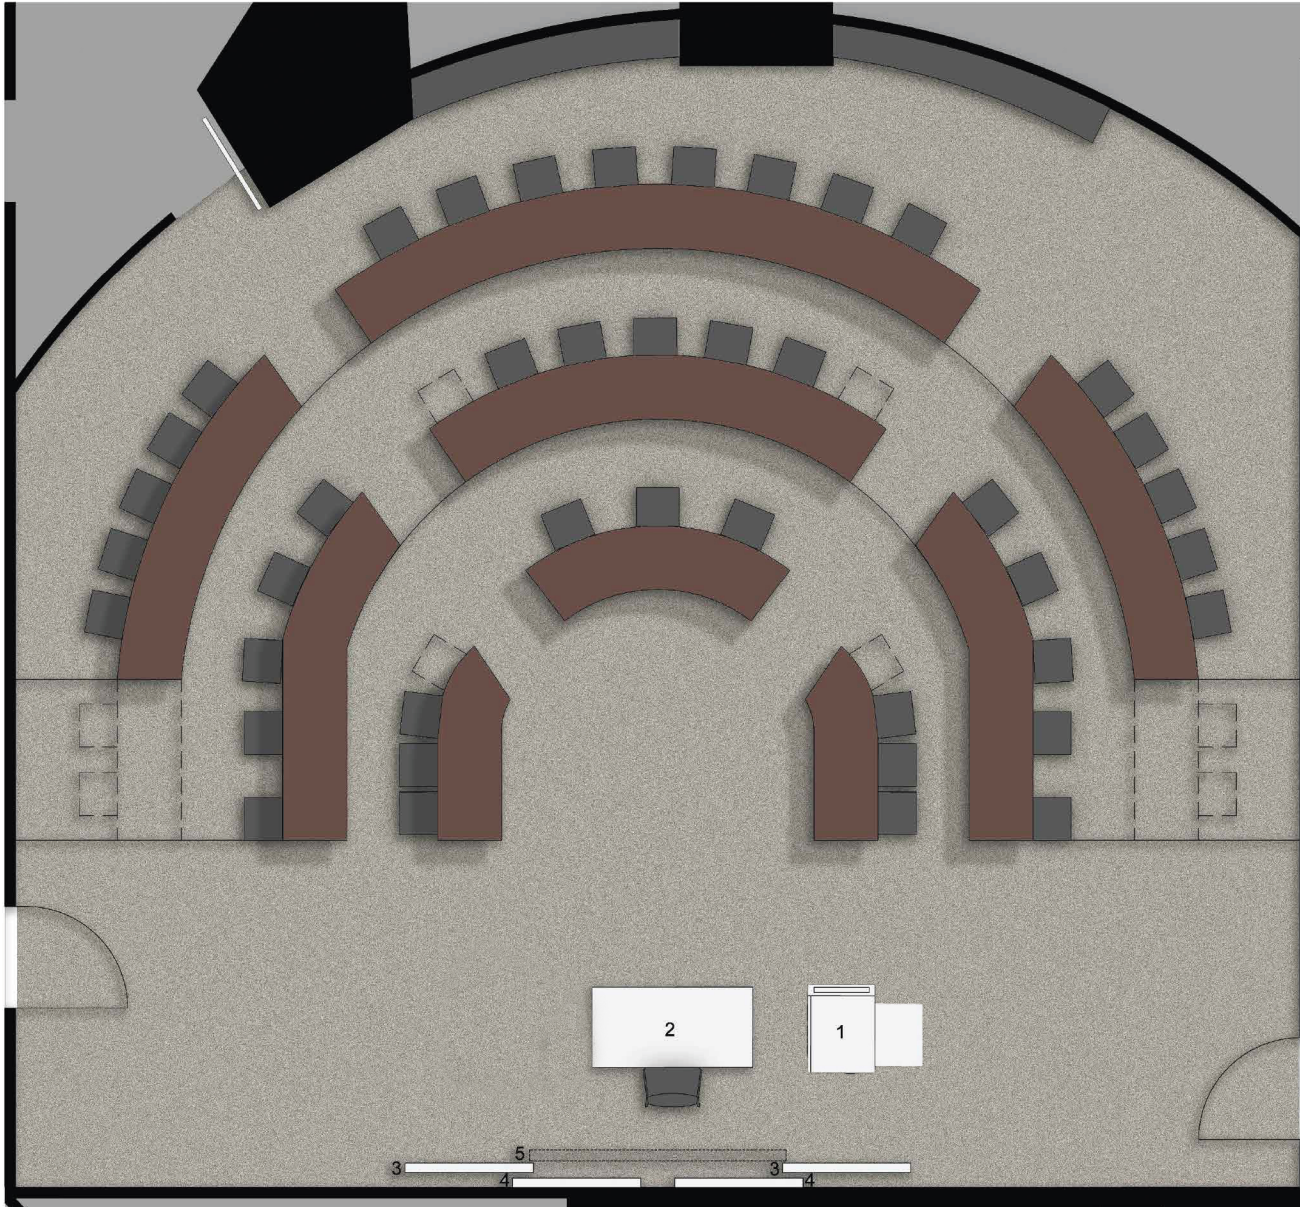

LEVEL 6 T1

- 1. FREE STANDING LECTURN
- 2. FREE STANDING FACILITATOR TABLE
- 3. SLIDING WHITEBOARD PANEL
- 4. SLIDING PINBOARD PANEL
- 5. DATA PROJECTOR & SCREEN

INTERNAL AREA : 120m²
INDIVIDUAL SEATING CAPACITY: 42
(WITH GPO & ETHERNET CONNECTION)

MAX SEATING CAPACITY: 50