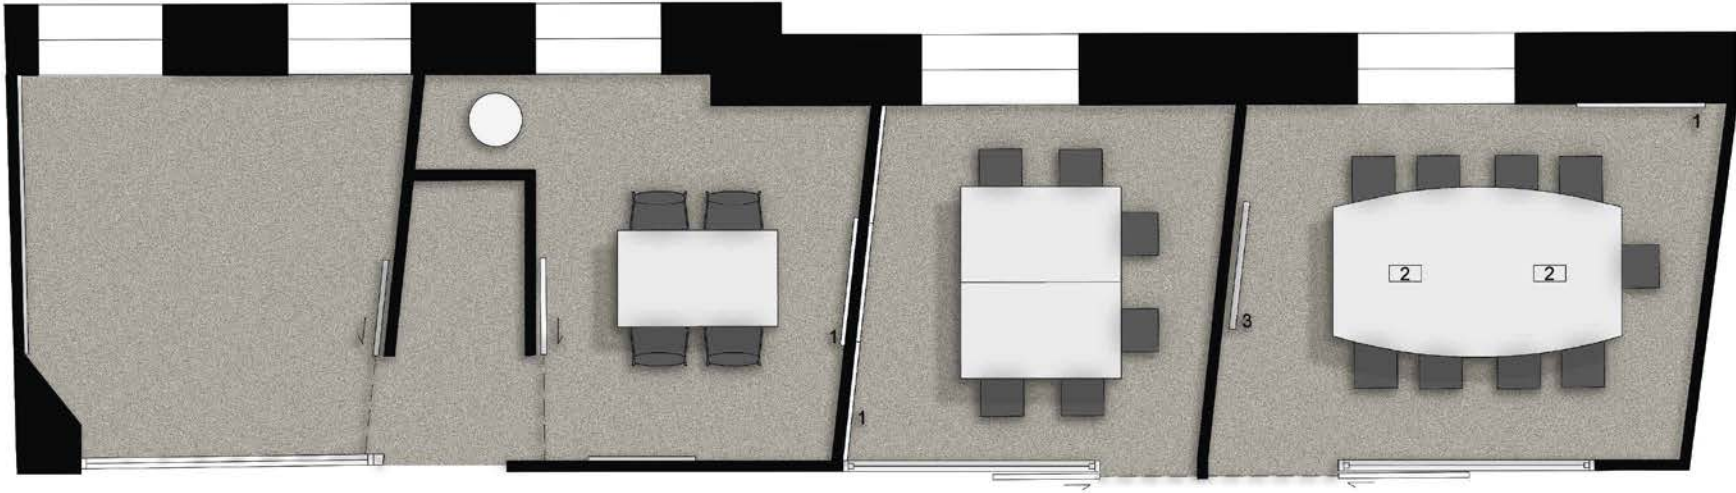

LEVEL 7 M6, M7, M8 & M9

0 2.5m

**M6**  
INTERNAL AREA: 12m<sup>2</sup>  
PRIVATE OFFICE

**M7**  
INTERNAL AREA: 11m<sup>2</sup>  
SEATING CAPACITY: 4

**M8**  
INTERNAL AREA: 11m<sup>2</sup>  
SEATING CAPACITY: 6

**M9**  
INTERNAL AREA: 15m<sup>2</sup>  
SEATING CAPACITY: 9

1. FIXED WHITEBOARD ON WALL
2. AUDIO CONNECTIONS
3. FIXED TV