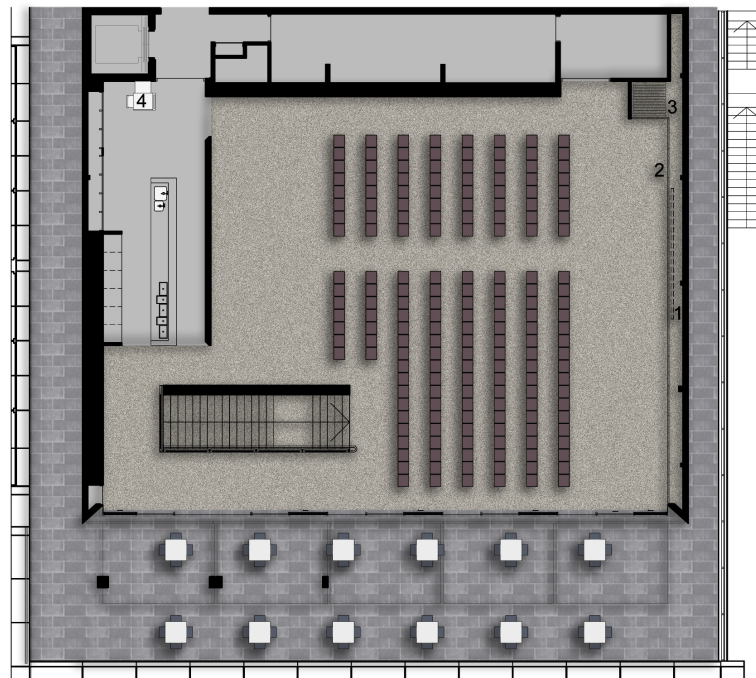

TYREE ROOM &  
ALUMNI TERRACE

0 5m

01 - DINING OPTION  
SEATING CAPACITY: 160

02 - THEATRE/PERFORMANCE OPTION  
SEATING CAPACITY: 180

1. FIXED PROJECTOR SCREEN
2. SOLID STACKABLE WALL PANELS
3. SOLID STACKABLE WALL PANELS (STACKED POSITION)
4. FIXED LECTURN

INTERNAL AREA : 310m<sup>2</sup>