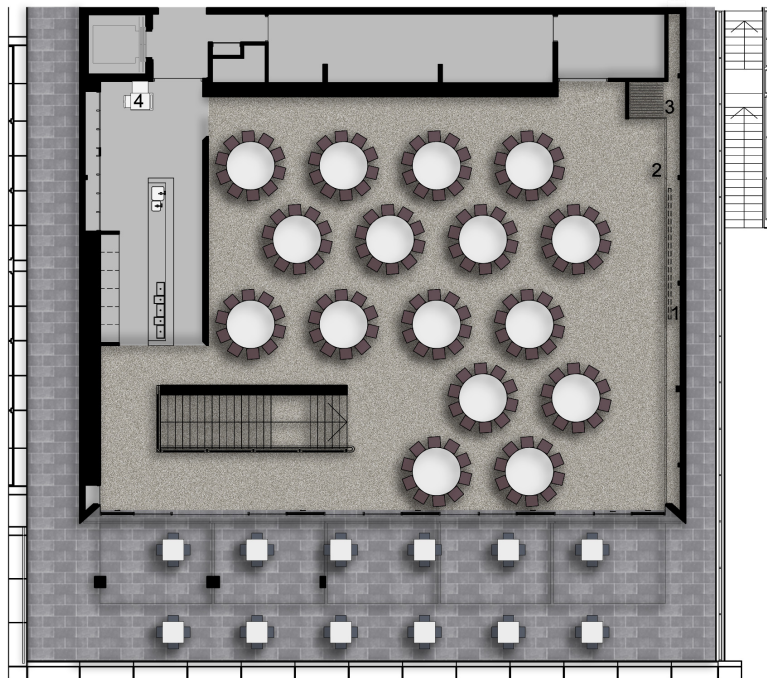

TYREE ROOM &  
ALUMNI TERRACE

0 5m

01 - DINING OPTION  
SEATING CAPACITY: 160

02 - THEATRE/PERFORMANCE OPTION  
SEATING CAPACITY: 180

1. FIXED PROJECTOR SCREEN
2. SOLID STACKABLE WALL PANELS
3. SOLID STACKABLE WALL PANELS (STACKED POSITION)
4. FIXED LECTURN

INTERNAL AREA : 310m<sup>2</sup>